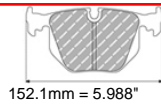

FRP3003

ALSO AVAILABLE		
SHAPE	TH. MM	NOTES
FRP3014	25	without top tab
FRP3015	28.5	without top tab
FRP3077	17	with top tab
FRP3144	18	without top tab
FRP3145	17	without top tab

CROSS REFERENCE	
ALCON	PNF4489X532.4
AP RACING	CP3894D54
BREMBO	B5118
HAWK	HB109 0,71
PAGID	1904
PFC	7790.XX.18
Raybestos	DR2600 0.71
Wilwood	8818

MATERIAL AVAILABILITY						
H	C	R	W	WB	Z	ZB
✓		✓	✓		✗