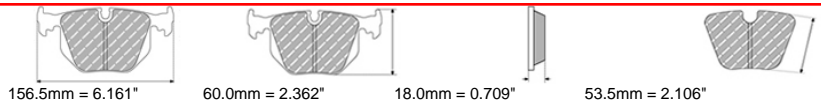

FCP685

WVA No: 21560 18,00

FORD Front, JAGUAR Front, OPEL Front, SAAB Front, VAUXHALL Front