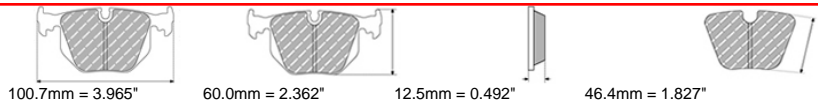

FRP502

MATERIAL AVAILABILITY						
H	C	R	W	WB	Z	ZB
✓	✓	✓	✓			

CROSS REFERENCE	
ALCON	PNF0084X284
ALCON	PNF0084X284.4
PAGID	1796
PFC	7752