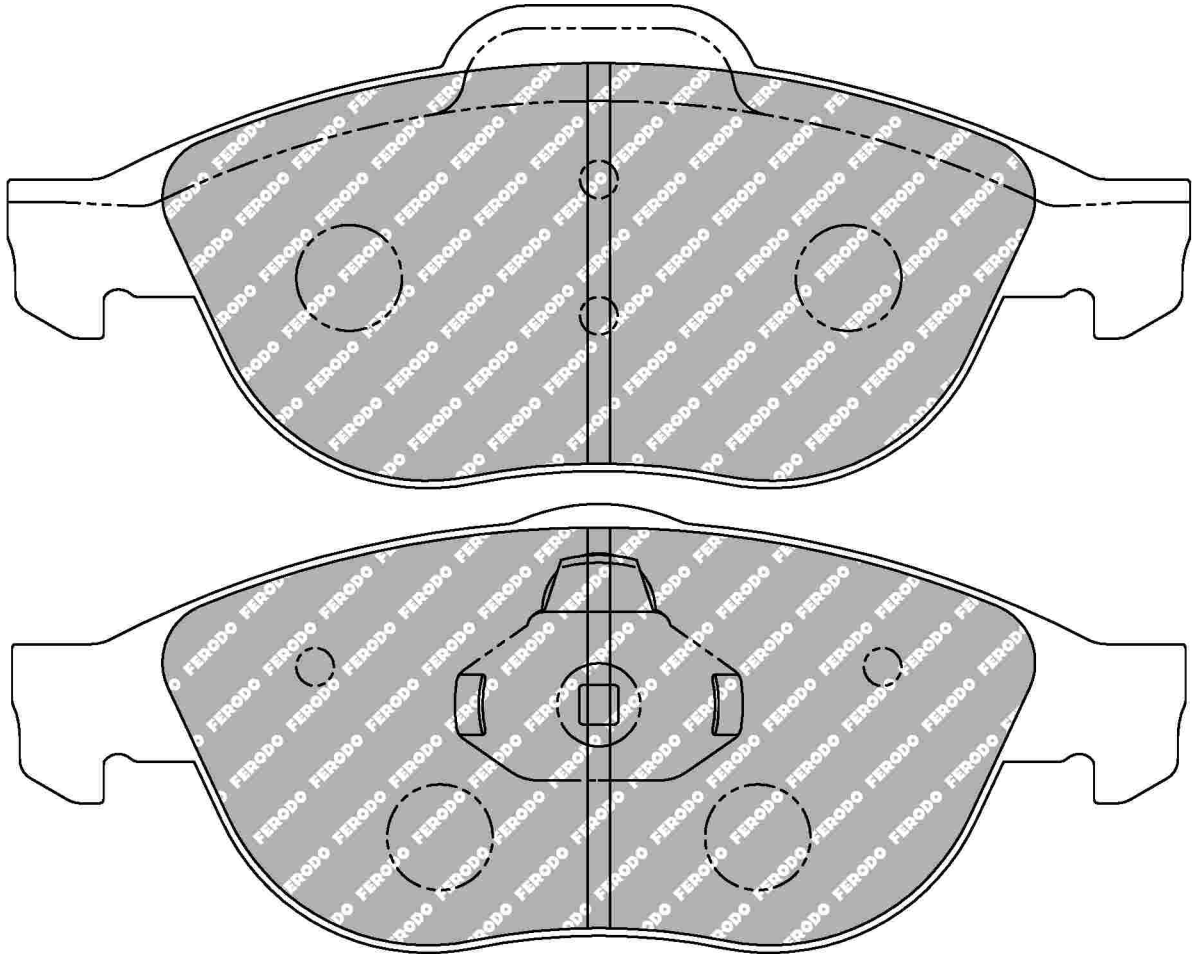

# FCP1134

WVA No: 23140 19,30

156.5mm = 6.161"  
155.3mm = 6.114"

63.8mm = 2.512"  
59.3mm = 2.335"

18.5mm = 0.728"  
18.5mm = 0.728"

52.9mm = 2.083"  
52.9mm = 2.083"

ALFA ROMEO Front

MATERIAL AVAILABILITY						
H	C	R	W	WB	Z	ZB
✓		✗				