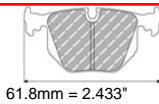

FCP2

WVA No: 20034

FMSI No: D031

61.8mm = 2.433"