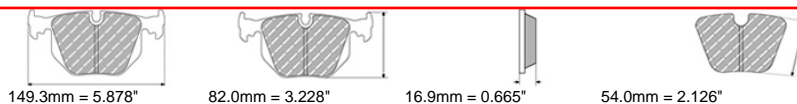

FRP3114

MATERIAL AVAILABILITY						
H	C	R	W	WB	Z	ZB
✓		✓				

CROSS REFERENCE	
AP RACING	CP7040D54