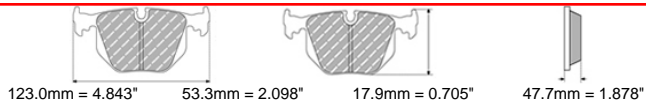

FCP1466

WVA No: 23705 17,10 - 24288 17,70&17,90

ABARTH Front, ALFA ROMEO Front, FIAT Front, OPEL Front