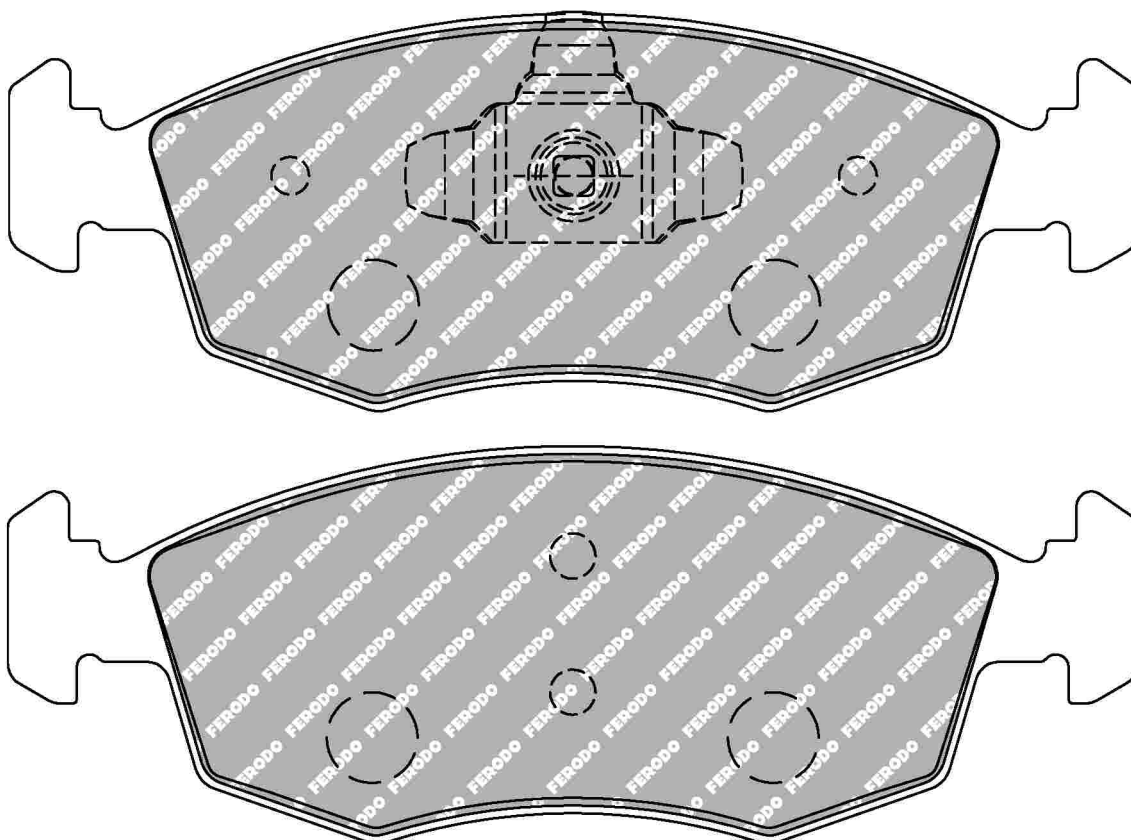

# FCP4353

149.5mm = 5.886"

52.5mm = 2.067"

17.2mm = 0.677"

46.5mm = 1.831"

ABARTH Front

MATERIAL AVAILABILITY						
H	C	R	W	WB	Z	ZB

CROSS REFERENCE	
MINTEX	MDB3208
MINTEX	MDB3233