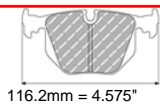

FCP1783

HYUNDAI Front, KIA Front

MATERIAL AVAILABILITY						
H	C	R	W	WB	Z	ZB

CROSS REFERENCE	
MINTEX	MDB2720

- Available
- Out of Range
- In Introduction
- Exhausting
- Make to order