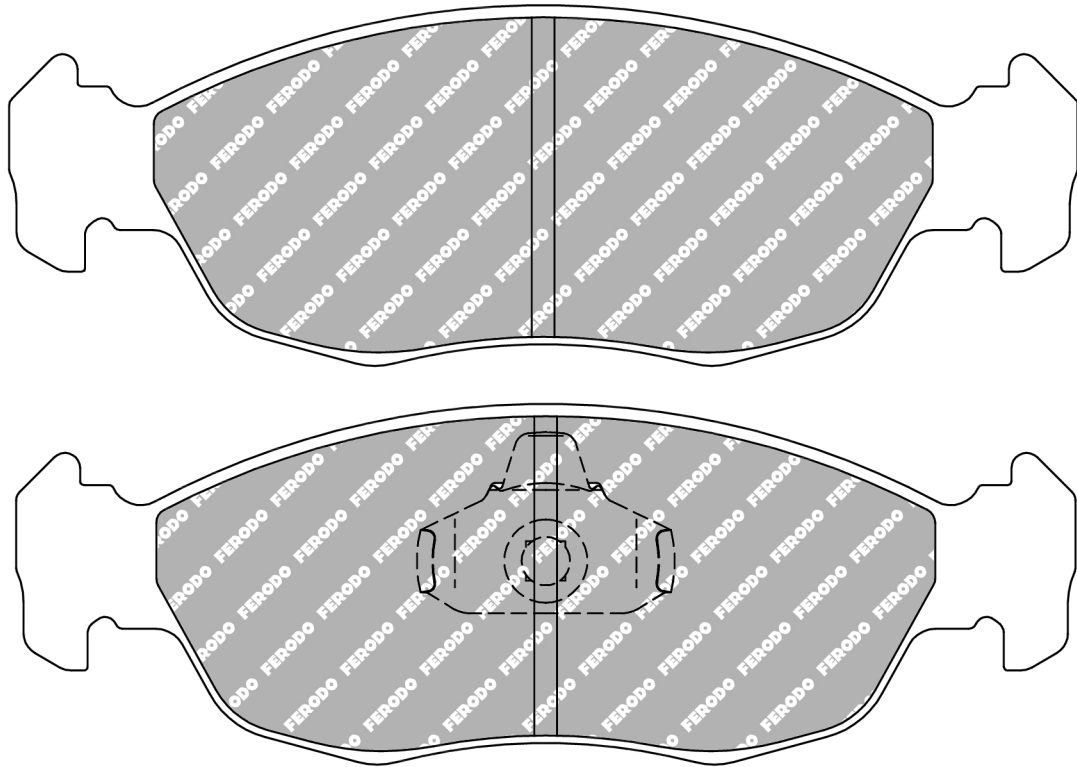

# FCP876

WVA No: 21430 17,30

141.5mm = 5.571"  
140.3mm = 5.524"

47.8mm = 1.882"  
47.8mm = 1.882"

16.5mm = 0.650"  
16.5mm = 0.650"

42.2mm = 1.661"  
42.2mm = 1.661"

CITROEN Front, PEUGEOT Front

MATERIAL AVAILABILITY						
H	C	R	W	WB	Z	ZB
✓		✓				