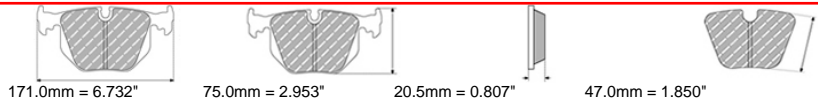

FRP503

FMSI No: DR3

MATERIAL AVAILABILITY						
H	C	R	W	WB	Z	ZB
✗		✓	✓			

CROSS REFERENCE	
ALCON	PNF0084X350.4
AP RACING	CP5805D45
FMSI	DR3
PAGID	1798USA
Raybestos	DR200