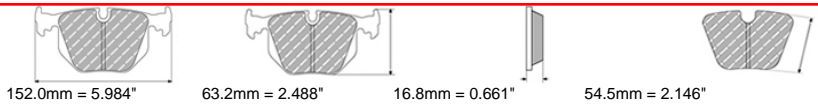

FRP3134

JAGUAR Front

MATERIAL AVAILABILITY						
H	C	R	W	WB	Z	ZB
✓		✉			✓	

CROSS REFERENCE	
ALCON	PNF4497X831S

FRP3135

WVA No: 24851 15,60

JAGUAR Rear, PEUGEOT Front

MATERIAL AVAILABILITY						
H	C	R	W	WB	Z	ZB
✓		✉			✉	

CROSS REFERENCE	
ALCON	PNF4498X821S
WVA	24851 15,60