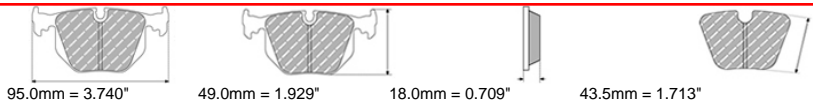

FCP1133

FMSI No: D278

CITROEN Front, PEUGEOT Front

MATERIAL AVAILABILITY						
H	C	R	W	WB	Z	ZB
✓	✗	✓				

CROSS REFERENCE	
ALCON	PNF0084X299.4
BREMBO	07.8301.56
CL BRAKES	4020
FMSI	D278
FMSI	D439
FMSI	D493
HAWK	HB195 0,64
PAGID	2388
PFC	0278.XX

✓ Available   ⚠ Exhausting
✗ Out of Range   📦 Make to order
📌 In Introduction