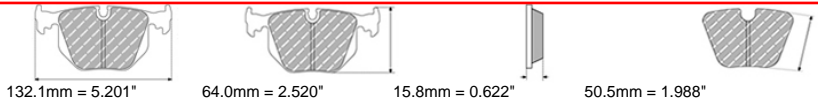

FRP3134

JAGUAR Front

MATERIAL AVAILABILITY						
H	C	R	W	WB	Z	ZB
✓		✉			✓	

CROSS REFERENCE	
ALCON	PNF4497X831S

FRP3135

WVA No: 24851 15,60

JAGUAR Rear, PEUGEOT Front

MATERIAL AVAILABILITY						
H	C	R	W	WB	Z	ZB
✓		✉			✉	

CROSS REFERENCE	
ALCON	PNF4498X821S
WVA	24851 15,60