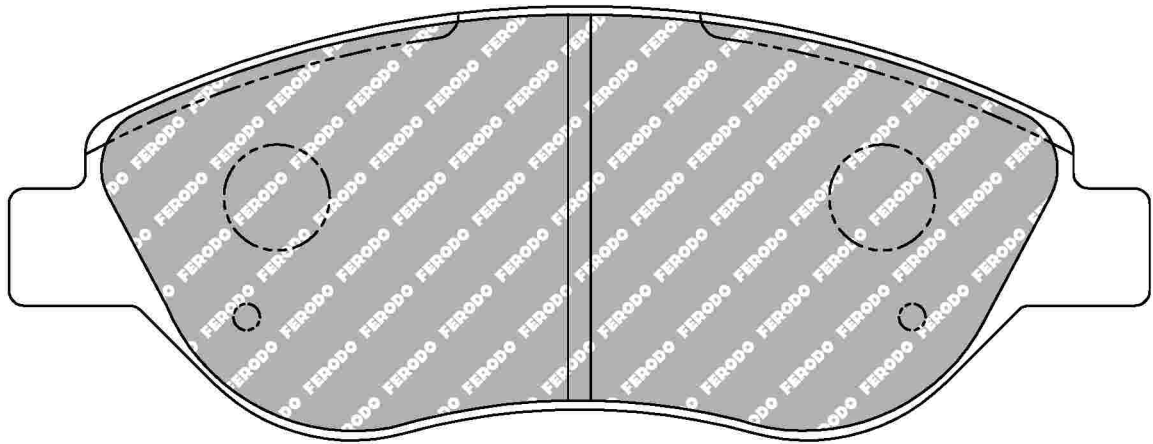

# FCP1468

WVA No: 23711 18,40

151.0mm = 5.945"

57.5mm = 2.264"

19.2mm = 0.756"

51.0mm = 2.008"

ALFA ROMEO Front, FIAT Front, LANCIA Front

MATERIAL AVAILABILITY						
H	C	R	W	WB	Z	ZB
✓		✓				