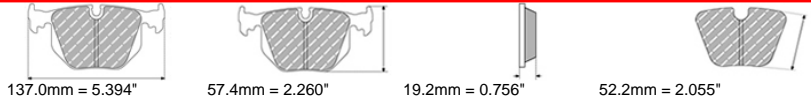

FCP1467

WVA No: 23708 18,40

ABARTH Front, CITROEN Front, FIAT Front, LANCIA Front, OPEL Front, PEUGEOT Front