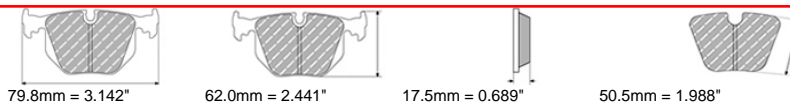

FRP3113

FORD Front