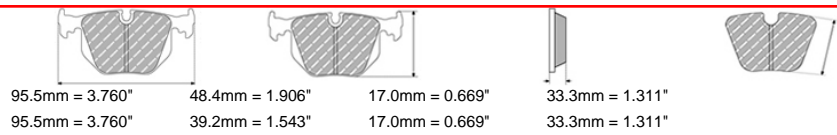

FCP1975

WVA No: 24289 17,10 - 24290 17,10

MINI Rear