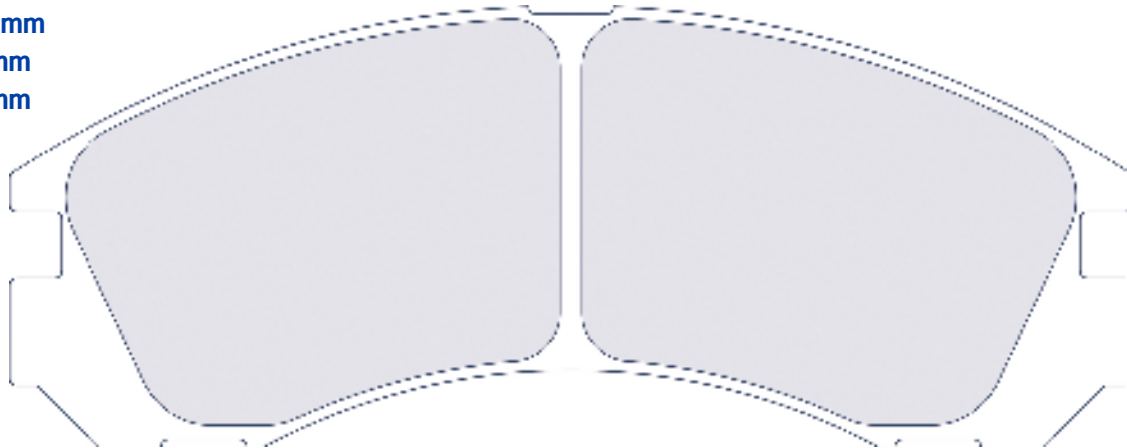

4072

Dim. / Size

RC5+ - RC6 - RC8 - RC8R

- → 148.5 mm
- I 58.8 mm
- H 15.6 mm