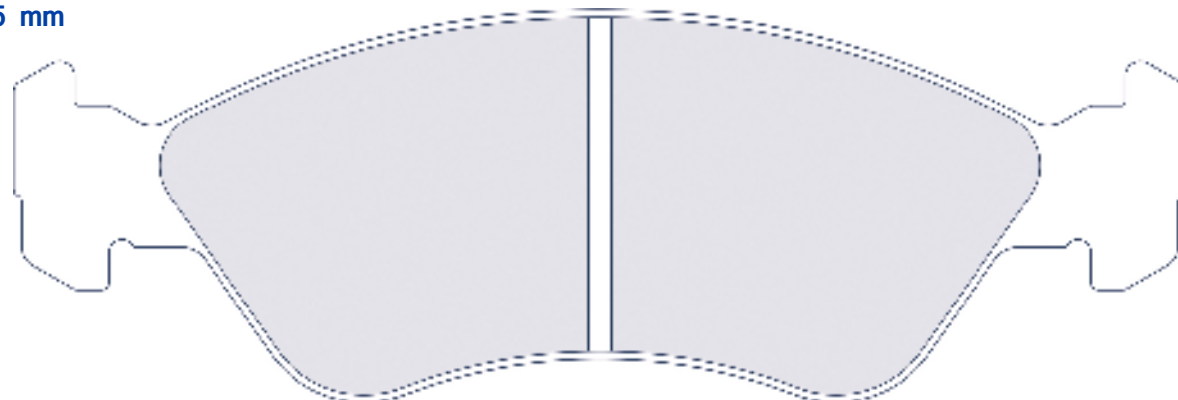

4036

RC5+ - RC6 - RC8 - RC8R

Dim. / Size

- 155.1 mm
- I 52.3 mm
- H 17.5 mm

| | | | | | | |
|-----------|-----------------|----|----|------|--------------|------------------|
| OPEL | | | | | | |
| Astra | (F) 1.6 16V | 94 | 98 | 4036 | ATE / Brembo | 4037 ATE |
| Astra | (F) 1.8 16V | 91 | 98 | 4036 | ATE / Brembo | 4037 ATE |
| Astra | (F) 2.0 16V | 88 | 98 | 4036 | ATE / Brembo | 4037 ATE / Teves |
| Calibra | 2.0 16V (150CV) | 90 | 94 | 4036 | ATE | 4037 ATE |
| Kadett | (E) 1.8 GT | 85 | 91 | 4036 | ATE | - |
| Kadett | (E) 2.0 16V | 87 | 91 | 4036 | ATE | 4037 ATE |
| VAUXHALL | | | | | | |
| Astra (1) | 2.0 GTE 16V | 88 | 91 | 4036 | ATE | 4037 ATE |
| Calibra | 2.5 24V | 89 | 97 | 4036 | ATE | 4037 ATE |
| Carlton | 3.0 24V | 89 | 90 | 4036 | ATE | - |
| Cavalier | 2.5 24V | 93 | 96 | 4036 | ATE | 4037 ATE |