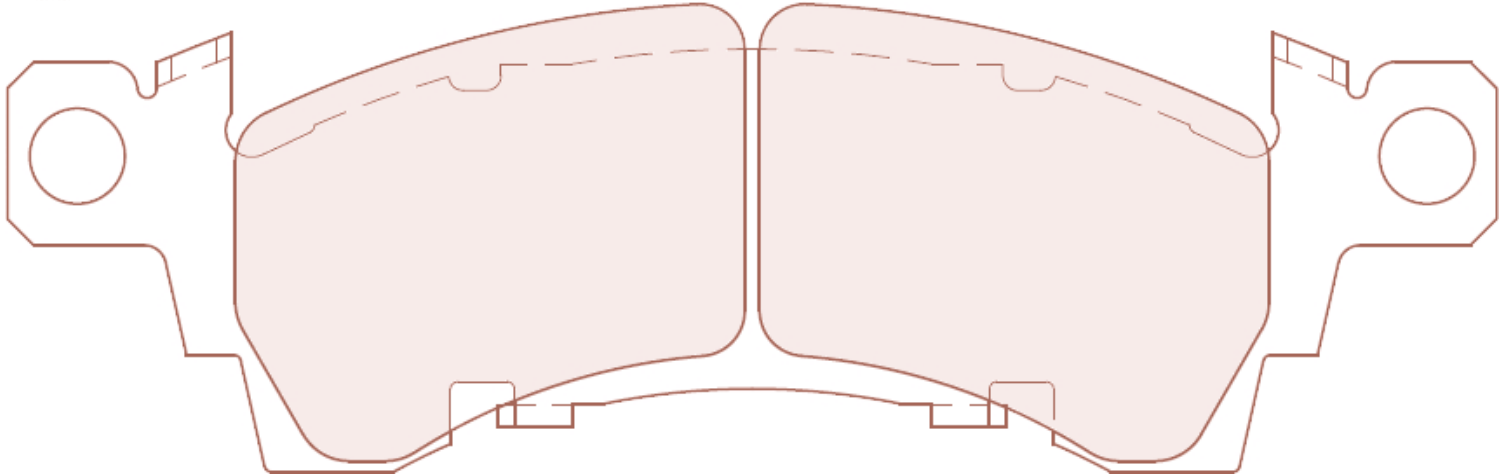

5049W45

RC6E - RC8

Dim. / Size

- 197.5 mm
- I 58.2 mm
- H 13 mm

Dim. / Size

- 181.5 mm
- I 64.7 mm
- H 14.5 mm

| BUICK | | | | | | |
|-----------|-------------|----|----|---------|--|---------|
| Apollo | | 73 | 75 | 5049W45 | | - |
| Apollo | SR | 75 | 75 | 5049W45 | | - |
| Centurion | | 72 | 73 | 5049W45 | | - |
| Century | | 73 | 77 | 5049W45 | | - |
| Century | 5.7 16V | 73 | 76 | 5049W45 | | - |
| Century | Custom | 75 | 77 | 5049W45 | | - |
| Century | Luxus | 73 | 74 | 5049W45 | | - |
| Century | Special | 75 | 77 | 5049W45 | | - |
| Electra | | 73 | 73 | 5049W45 | | 5049W45 |
| Electra | 2.8 | 72 | 84 | 5049W45 | | - |
| Electra | 5.0 16V | 72 | 84 | 5049W45 | | - |
| Electra | 5.7 16V | 72 | 84 | 5049W45 | | - |
| Electra | 225 | 72 | 78 | 5049W45 | | 5049W45 |
| Electra | 225 | 79 | 79 | 5049W45 | | - |
| Electra | 225 Custom | 72 | 75 | 5049W45 | | 5049W45 |
| Electra | 225 Limited | 74 | 77 | 5049W45 | | 5049W45 |
| Electra | Limited | 76 | 78 | 5049W45 | | 5049W45 |
| Electra | Limited | 79 | 84 | 5049W45 | | - |
| Electra | Park Avenue | 78 | 78 | 5049W45 | | 5049W45 |
| Electra | Park Avenue | 79 | 84 | 5049W45 | | - |
| GS | | 72 | 72 | 5049W45 | | - |
| GS | 455 | 72 | 72 | 5049W45 | | - |
| LeSabre | | 72 | 81 | 5049W45 | | - |