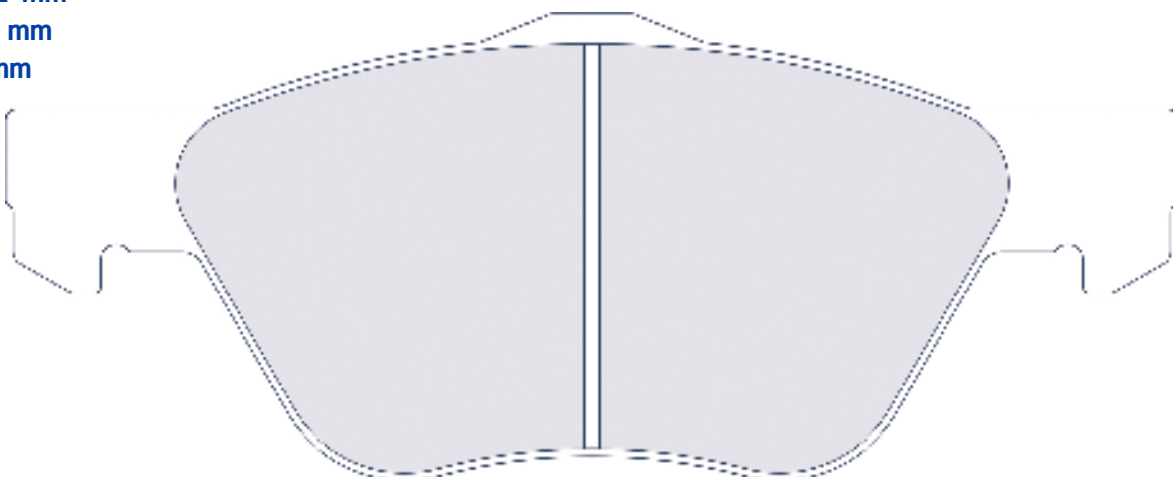

4041

Dim. / Size

RC5+ - RC6 - RC8

- 155.2 mm
- I 59.2 mm
- H 19 mm

Dim. / Size

- 155.2 mm
- I 62.2 mm
- H 19 mm

4041

| ALFA ROMEO | | | | | | |
|------------|------------------------------|----|----|------|-----|-------|
| 145 | 2.0 Twin Spark 16V | 96 | 99 | 4041 | ATE | Lucas |
| 146 | 2.0 Twin Spark 16V | 96 | 99 | 4041 | ATE | Lucas |
| 147 | 2.0 16V | 00 | | 4041 | ATE | - |
| 155 | 2.0 Quadrifoglio 4 Turbo 16V | 95 | 96 | 4041 | ATE | Lucas |
| 155 | 2.0 Quadrifoglio 4 Turbo 16V | 95 | 96 | 4041 | ATE | Lucas |
| 155 | 2.0 Turbo (167) | 92 | 97 | 4041 | - | - |
| 155 | 2.0 Twin Spark 16V | 95 | 97 | 4041 | ATE | Lucas |
| 155 | 2.0 Twin Spark 16V | 95 | 97 | 4041 | ATE | Lucas |
| 155 | 2.5 V6 | 95 | 97 | 4041 | ATE | Lucas |
| 155 | 2.5 V6 | 95 | 97 | 4041 | ATE | Lucas |
| 156 | 2.0 | 97 | 02 | 4041 | - | - |
| 156 | 2.5 | 97 | 02 | 4041 | - | - |
| GTV | 2.0 V6 Turbo | 95 | | 4041 | ATE | Lucas |
| GTV | 2.0 16V | 95 | 04 | 4041 | ATE | Lucas |
| Spider | (916) 2.0 Turbo V6 | 98 | | 4041 | ATE | - |
| Spider | (916) Convertible JTS | 03 | 04 | 4041 | ATE | - |
| FIAT | | | | | | |
| Bravo | (182) 2.0 HGT 20V | 95 | 01 | 4041 | ATE | - |
| Bravo | (198) 1.4 | | | 4041 | ATE | - |
| Coupe | 2.0 Turbo 16V | 95 | 03 | 4041 | ATE | Lucas |
| Coupe | 2.0 Turbo 20V | 97 | 00 | 4041 | ATE | Lucas |
| Punto | HGT | | | 4041 | ATE | - |
| LANCIA | | | | | | |
| Dedra | 2.0 HF Integrale | 94 | 97 | 4041 | ATE | Lucas |
| Dedra | 2.0 HF Integrale Turbo | 94 | 98 | 4041 | ATE | Lucas |
| Dedra | 2.0 HF Integrale Turbo | 98 | | 4041 | ATE | - |
| Delta | 1.8 GT 16V | 96 | 98 | 4041 | ATE | Lucas |
| Delta | 1.8 LE | 96 | 98 | 4041 | ATE | Lucas |
| Delta | 1.8 LX | 96 | 98 | 4041 | ATE | Lucas |